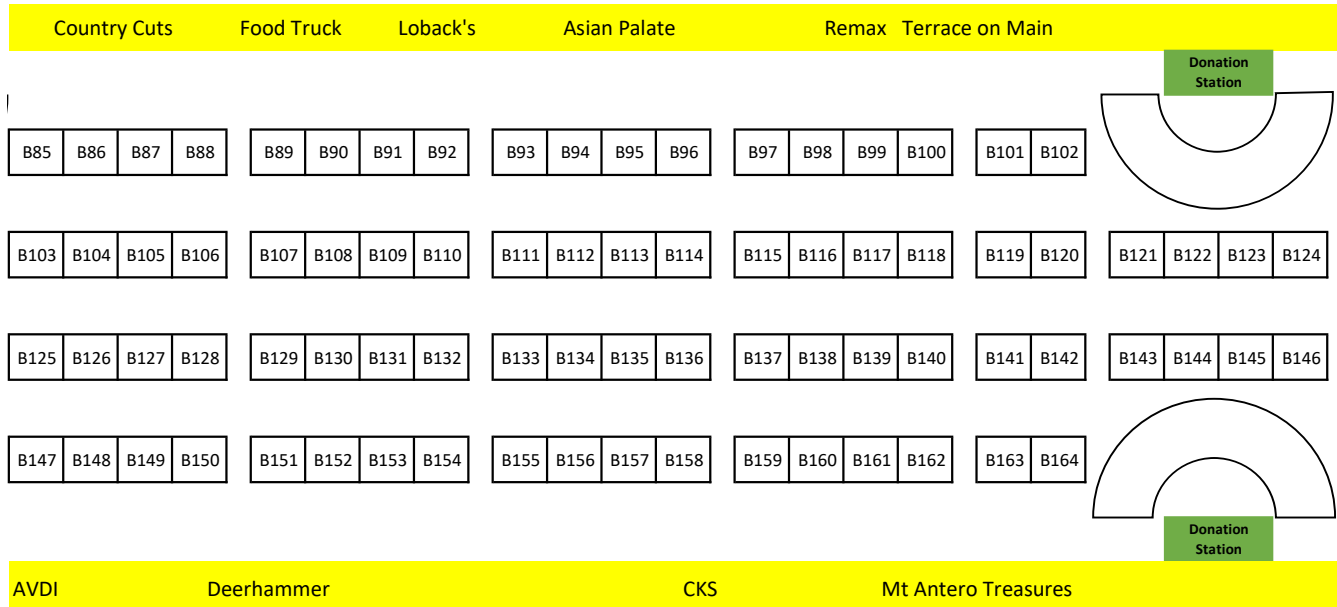

DUMPSTER

RECYCLE

#BVSTRONG Community Dinner

Tables A1 - A84

N. Railroad

S. Railroad

Crave Pizza Mercantile 1st Colorado Boneshaker Consignment The Pearl

Donation Station

Donation Station

Splash Park The Blend Sundog Little Elk Sisters Remembered

SECTION A

Tables B85-B164

SECTION B

DUMPSTER

RECYCLE

Tables C165 - C268

N. Colorado

Trailhead Spoon-It-Up Watershed Slammer Village

C165 C166 C167 C168

C169 C170 C171 C172

C173 C174 C175 C176

C177 C178 C179 C180

C181 C182 C183 C184

C185 C186 C187

C188 C189 C190 C191

C192 C193 C194 C195

C196 C197 C198 C199

C200 C201 C202 C203

C204 C205 C206 C207

C208 C209 C210 C211

C212 C213 C214

C215 C216 C217 C218