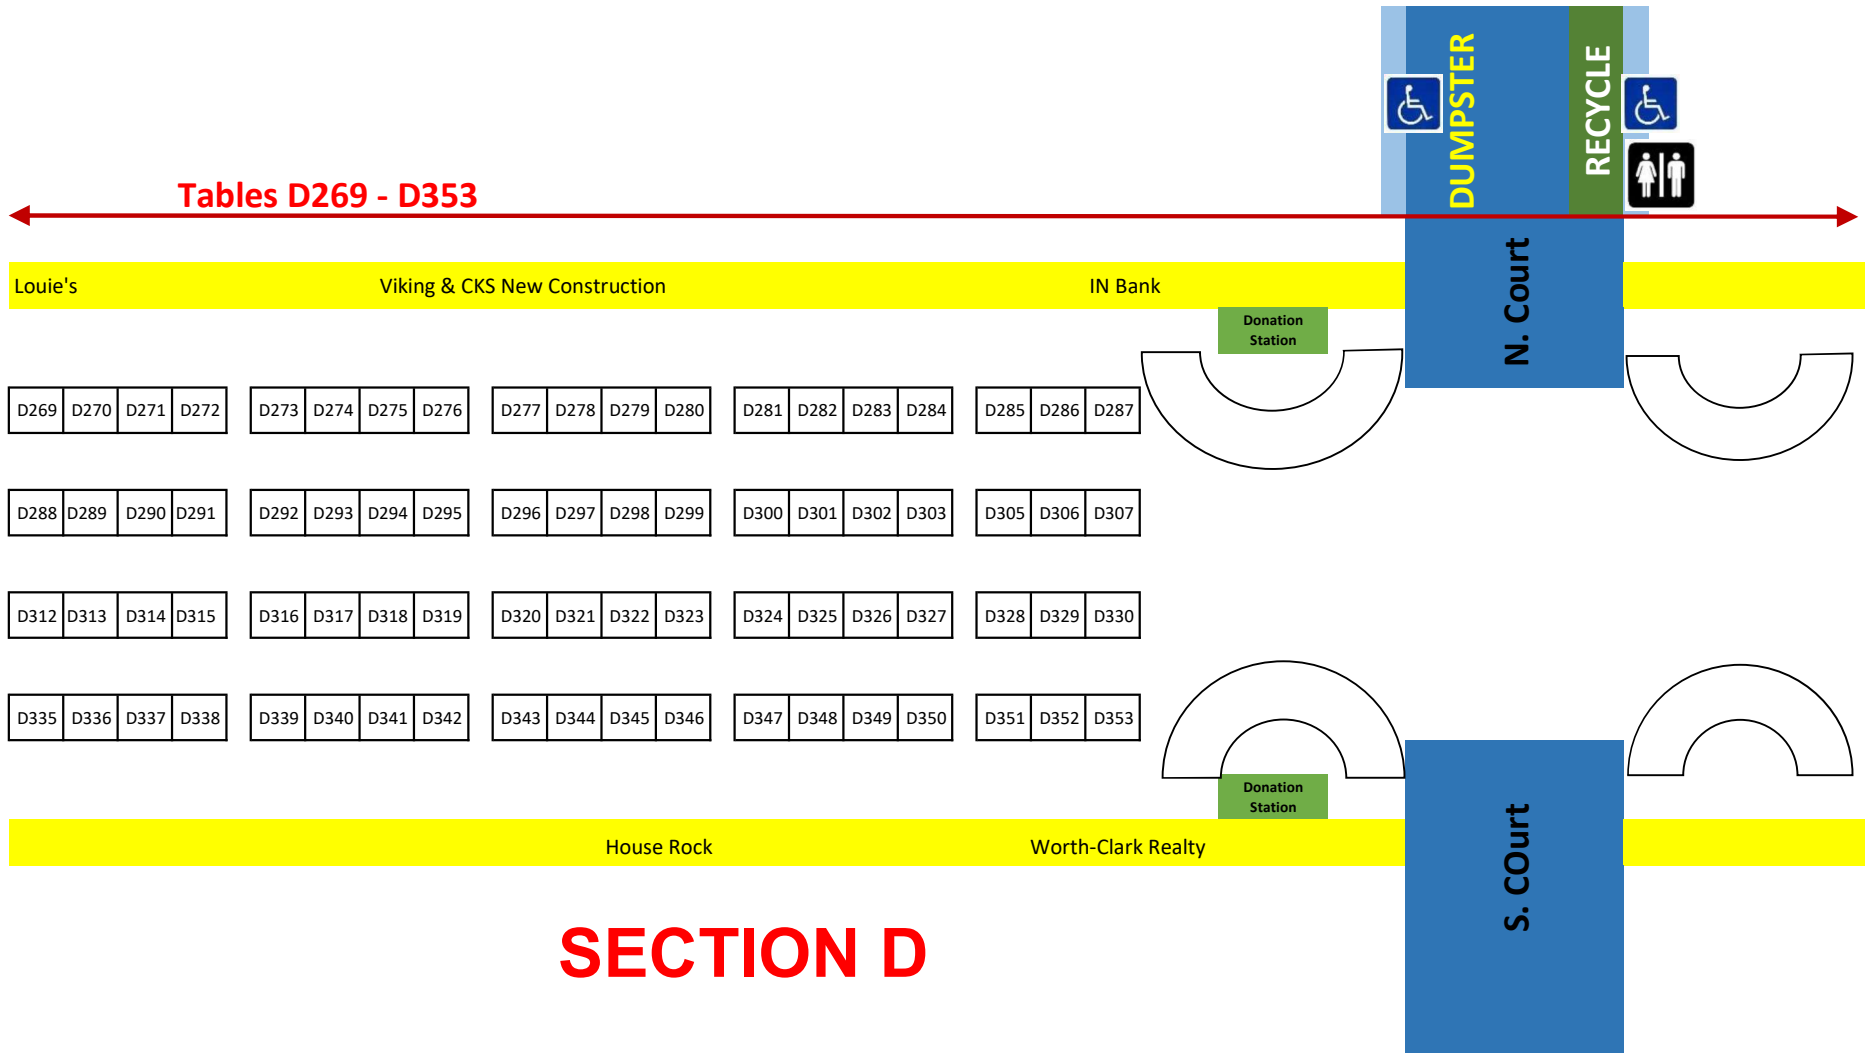

C188 C189 C190 C191

C192 C193 C194 C195

C196 C197 C198 C199

C200 C201 C202 C203

C204 C205 C206 C207

C208 C209 C210 C211

C212 C213 C214

C215 C216 C217 C218

C219 C220 C221 C222

C223 C224 C225 C226

C227 C228 C229 C230

C231 C232 C233 C234

C235 C236 C237 C238

C239 C240 C241 C242

C243 C244 C245

C246 C247 C248 C249

C296 C297 C298 C299

C250 C251 C252 C253

C254 C255 C256 C257

C258 C259 C260 C261

C262 C263 C264 C265

C266 C267 C268

S. Colorado

Roastary Rock Paper Scissors Orphem Theatre

COMMAND CENTRAL

SECTION C

Tables D269 - D353

SECTION D